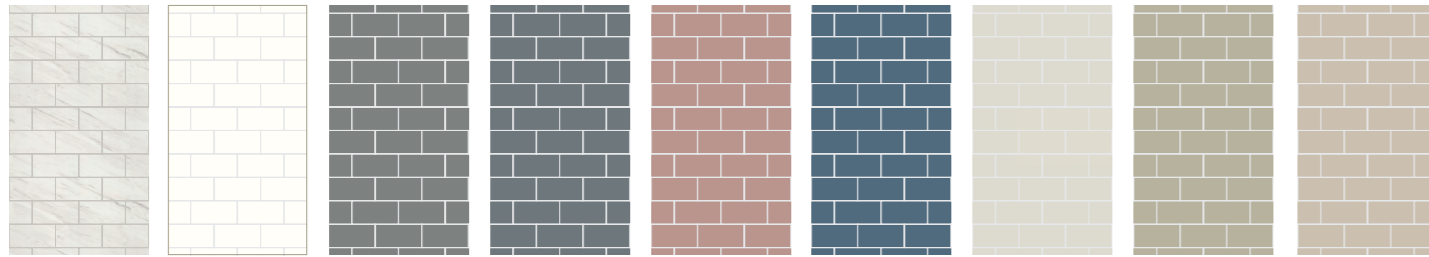

Metro Tile Kollektion

Levanto Marble® MT812M Alpine White® MT1100M Dust Grey® MT732M Monument Grey® MT780M Antique Rose® MT325M Misty Blue® MT502M White Grey® MT775M Sage Green® MT638M Taupe Grey® MT750M